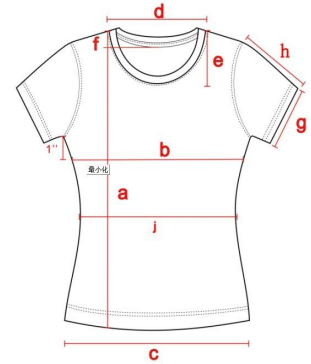

SIZE CHART FOR INDIANAPOLIS ORDER

MEN'S SST-SHIRT SIZE CHART

cm		S	M	L	XL	XXL
Body Length(from height point of shoulder)	a	68	70	72	76	80
1/2 Chest (1"underarm)	b	51	53	56	62	68
1/2 Bottom band width	c	51	53	56	62	68
Neck width(seam to seam)	d	18.5	19	19.5	20	20.5
Front collar depth(from HPS)	e	9.5	10	10.5	11	11.5
Back collar depth(from HPS)	f	2	2	2	2	2
1/2 Sleeve cuff opening	g	19.5	20	20.5	21	22
Sleeve length(from neck seam)	h	21	22	23	24	25

WOMEN'S SS T-SHIRT SIZE CHART

cm		S	M	L	XL	XXL
Body Length(from hps)	a	62	65	68	71	74
1/2 Chest (1"underarm)	b	46	49	52	55	58
1/2 Bottom band width	c	46	49	52	55	58
Neck width(seam to seam)	d	19	19.5	20	20.5	21
Front collar depth(from HPS)	e	9	9.5	10	10.5	11
Back collar depth(from HPS)	f	2.5	2.5	2.5	2.5	2.5
1/2 Sleeve cuff opening	g	15.5	16	16.5	17	17.5
Sleeve length(from neck seam)	h	14.5	15.5	16.5	17.5	18.5
1/2 Waist	i	41	44	47	50	53

UNISEX ADULT SS T-SHIRT SIZE CHART

CM	XS	S	M	L	XL	XXL
body length(from hps)	63.5	65.5	70	72	76	80
1/2 chest	45	48	51.5	54.5	60.5	66.5
1/2 bottom	45	48	51.5	54.5	60.5	66.5
neck width	19	19.5	20	20.5	21	22
sleeve length	32	33.5	35	36.5	38	39.5

UNISEX YOUTH SS T-SHIRT SIZE CHART (SET IN SLEEVE)

CM	YOUTH S	YOUTH M	YOUTH L			
	10-12Y	12-14Y	14-16Y			
body length(from hps)	55	61	67			
1/2 chest	40	44	48			
1/2 bottom	40	44	48			
neck width	17	17.5	18			
sleeve length	27	30	33			