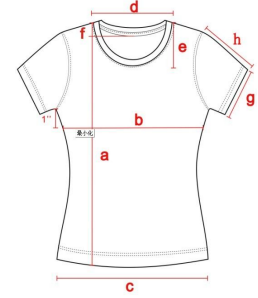

SIZE CHART FOR INDIANAPOLIS ORDER

MEN'S SST-SHIRT SIZE CHART

cm		S	M	L	XL	XXL
Body Length(from height point of shoulder)	a	68	70	72	76	80
1/2 Chest (1"underarm)	b	51	53	56	62	68
1/2 Bottom band width	c	51	53	56	62	68
Neck width(seam to seam)	d	18.5	19	19.5	20	20.5
Front collar depth(from HPS)	e	9.5	10	10.5	11	11.5
Back collar depth(from HPS)	f	2	2	2	2	2
1/2 Sleeve cuff opening	g	19.5	20	20.5	21	22
Sleeve length(from neck seam)	h	21	22	23	24	25

WOMEN'S SS T-SHIRT SIZE CHART

cm		S	M	L	XL	XXL
Body Length(from hps)	a	62	65	68	71	74
1/2 Chest (1"underarm)	b	46	49	52	55	58
1/2 Bottom band width	c	46	49	52	55	58
Neck width(seam to seam)	d	19	19.5	20	20.5	21
Front collar depth(from HPS)	e	9	9.5	10	10.5	11
Back collar depth(from HPS)	f	2.5	2.5	2.5	2.5	2.5
1/2 Sleeve cuff opening	g	15.5	16	16.5	17	17.5
Sleeve length(from neck seam)	h	14.5	15.5	16.5	17.5	18.5
1/2 Waist	i	41	44	47	50	53

UNISEX ADULT SS T-SHIRT SIZE CHART

CM	XS	S	M	L	XL	XXL
body length(from hps)	63.5	65.5	70	72	76	80
1/2 chest	45	48	51.5	54.5	60.5	66.5
1/2 bottom	45	48	51.5	54.5	60.5	66.5
neck width	19	19.5	20	20.5	21	22
sleeve length	32	33.5	35	36.5	38	39.5

UNISEX YOUTH SS T-SHIRT SIZE CHART (SET IN SLEEVE)

CM	YOUTH S	YOUTH M	YOUTH L			
	10-12Y	12-14Y	14-16Y			
body length(from hps)	55	61	67			
1/2 chest	40	44	48			
1/2 bottom	40	44	48			
neck width	17	17.5	18			
sleeve length	27	30	33			